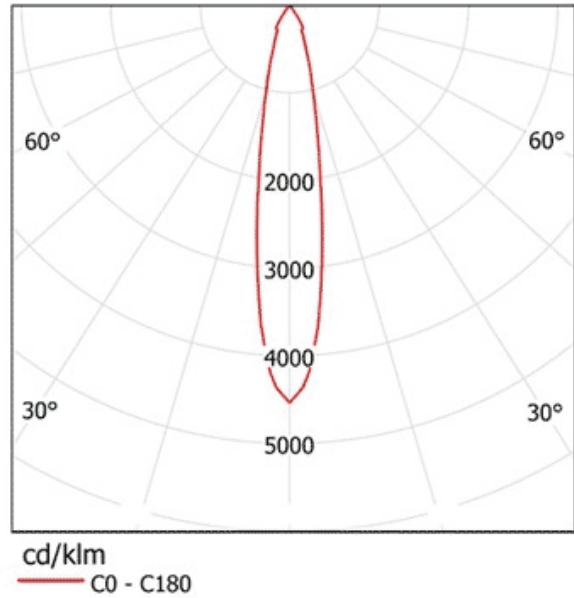

Application

- Hotels
- Museum Articles

Technical Data Sheet LED Cabinet Light		
S.No	Technical Parameters	Specified values
Electrical Parameters		
1	Input Voltage range	120 V-270 V AC
2	Rated Wattage	1W/3W
3	Power factor	≥ 0.95
4	Total harmonic Distortion (THD)	≤ 15%
5	Driver Efficiency	≥ 92%
6	LED Driving Current	50mA
7	Control Circuit	CCCV Compatible to LED
Optical Parameters		
1	LED Make	OSRAM/NICHIA/CREE/everlight
2	LED Efficacy	≥ 130 Lumen/watt
3	Color Temperature (CCT)	3000 K to 6500K
4	Color rendering Index (CRI)	≥75
5	Total Lumen Output	90/ 270Lumen
6	Optical Efficiency	≥90%
7	Beam Angle	>10°-25°
8	Uniformity	>0.33 as per IS 1944
9	LED Life	≥50,000 hours
Mechanical Parameters		
1	Casing	PDC AL
2	Cover	Acrylic PMMA cover
3	Fixing spares	Surface Bolts
4	Diffuser Efficiency	≥95%
5	Lens Make	NA
6	Material used for MCPCB	AL. Metal Core
7	PCB type	For Driver Epoxy FR4 & For LED MCPCB
8	Wires & cables	Wires used are Low smoke halogen free & fire retardant
Functional Parameters		
1	Ingress Protection	Entire housing & Driver is IP 65
2	Temperature & humidity	Temperature range -5to 50° and Humidity 10% to 90% RH
3	Aerodynamics	NA
4	Insulation resistance	IR >2MΩ @500VDC
5	High Voltage Test	1.5 VDC for 1 min
6	Endurance test	400V AC for 4 hours
7	High Voltage Protection	Up to 400V
8	Surge Protection	>4KV
9	EMI Protection	Provided
Conformance/ Compliance		
1	IS-16101,IS-16102,IS-16104,IS-16105,IS-16106	Conform
2	IS-10322,	Conform
3	Impact Resistance -	IK-03
4	CE /ROHS	Conform

Photometric data:

3000K 18R 350mA

Similar Product Picture:

Product Name	Wattage	Color Temperature	Product Code
LED Cabinet Light	1W	WW/NW/CW	NPWLSFCL1w WW/NW/CW
LED Cabinet Light	3W	WW/NW/CW	NPWLSFCL3w WW/NW/CW