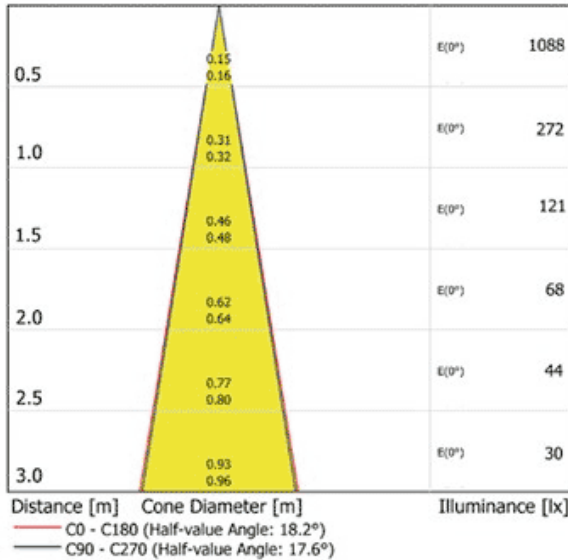

Photometric data:

3000K 18R 350mA