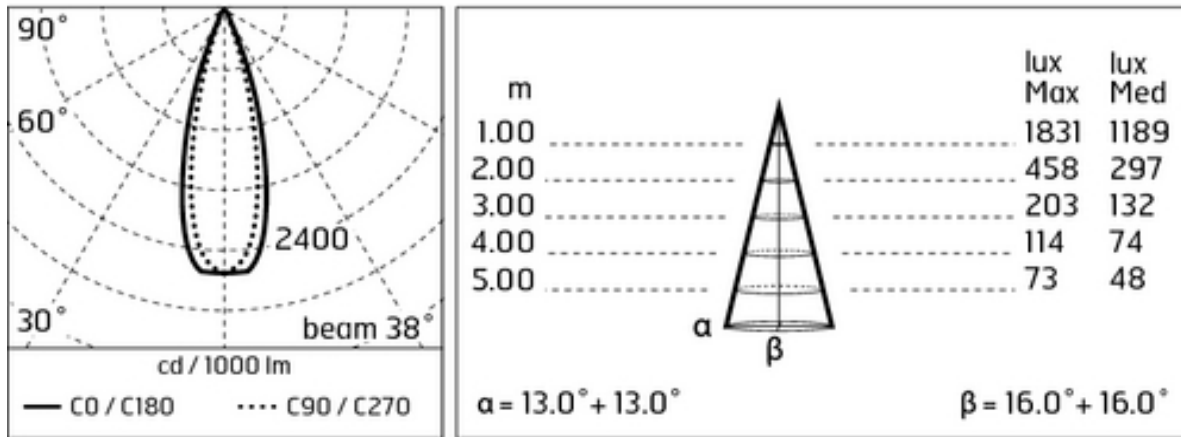

Photometric data:

Similar Product Picture: